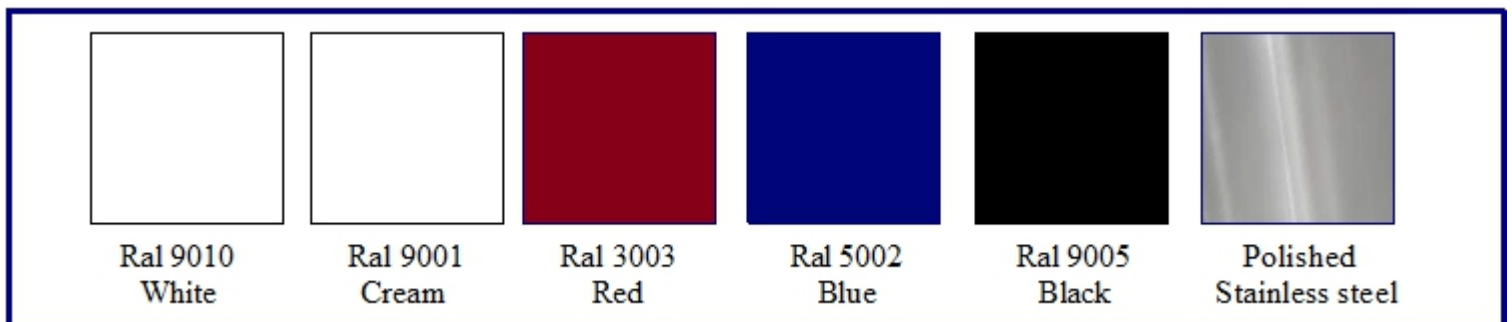

Linido Shower Trolley Specification and Colours

The above colours are for a guide only

Providing the Right Equipment for People Who Need it

www.amilakesouthern.co.uk

AMLI2514

	A	B
AMLI2514.150	1505	465
AMLI2514.170	1705	615
AMLI2514.190	1905	615