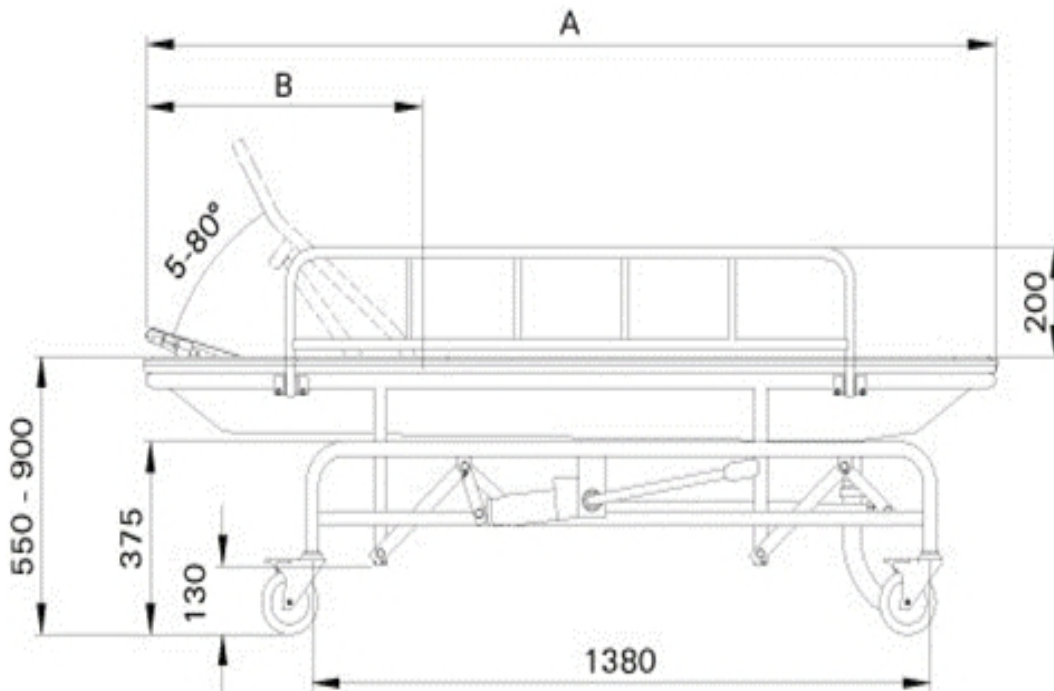

Linido Shower Trolley Specification and Colours

The above colours are for a guide only

Providing the Right Equipment for People Who Need it

www.amilakesouthern.co.uk

AMLI2514

	A	B
AMLI2514.150	1505	465
AMLI2514.170	1705	615
AMLI2514.190	1905	615

AML2514.198

Swimming Pool Trolley

Has inlay frame with hoist openings

Only available in polished 316 stainless steel