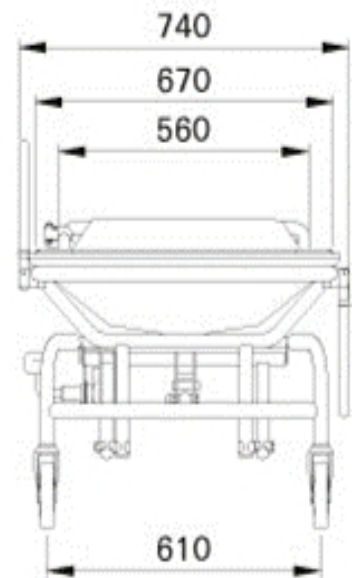

Linido Shower Trolley Specification and Colours

The above colours are for a guide only

Providing the Right Equipment for People Who Need it

www.amilakesouthern.co.uk

AMLI2514

	A	B
AMLI2514.150	1505	465
AMLI2514.170	1705	615
AMLI2514.190	1905	615

AML2514.198

Swimming Pool Trolley

Has inlay frame with hoist openings

Only available in polished 316 stainless steel