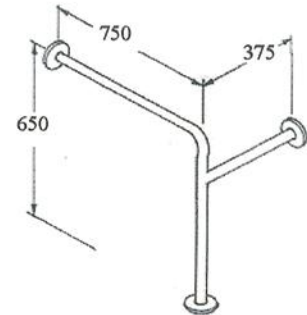

AM8

As above but with additional horizontal rail 500 mm long as standard, height to be specified.

RANGE	28mm	35mm
WHITE	✓	✓
STAINLESS STEEL	✓	✓
ECLIPSE	X	✓
STAGRIP	✓	✓
COLOUR	X	✓

AM12

135° angled handrail 375 mm x 375 mm

Grab Rails

AM3

Horizontal bath rail on two walls, bath surround area 1220 mm x 610 mm.

AM16

Horizontal shower rail on two walls, shower area 700 mm x 700 mm.

RANGE	28mm	35mm
WHITE	✓	✓
STAINLESS /STEEL	✓	✓
ECLIPSE	X	✓
STAGRIP	✓	✓
COLOUR	X	✓

AM9

Bath support rail with adjacent wall fixing 650 mm x 750 mm x 375 mm.

RANGE	28mm	35mm
WHITE	✓	✓
STAINLESS STEEL	✓	✓
ECLIPSE	X	✓
STAGRIP	✓	✓
COLOUR	X	X

AM14

90° angled rail with three flange fixing. Sizes 815 mm x 405 mm and 600 mm x 600 mm

Available left or right hand fixing.

RANGE	28mm	35mm
WHITE	✓	✓
STAINLESS STEEL	✓	✓
ECLIPSE	X	✓
STAGRIP	✓	✓
COLOUR	X	✓

AM25

WC support rail for ambulant users only restricts wheelchair access.

740 mm high x 700 mm projection.