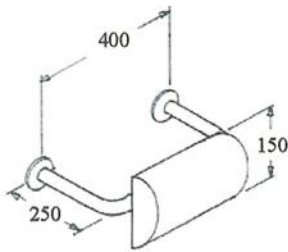

RANGE	28mm	35mm
WHITE	✓	✓
S/STEEL	✓	✓
ECLIPSE	X	✓
STAGRIP	✓	✓
COLOUR	X	✓

AM2

Straight grab rails of standard or special lengths.

Stock held in:-
300 - 450 - 600 mm

RANGE	28mm	35mm
WHITE	X	✓
STAINLESS STEEL	X	✓
ECLIPSE	X	✓
STAGRIP	X	X
COLOUR	X	✓