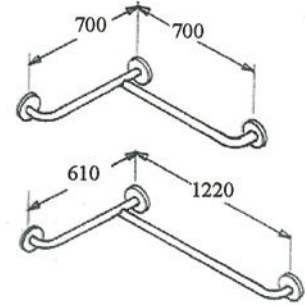

AM8

As above but with additional horizontal rail 500 mm long as standard, height to be specified.

RANGE	28mm	35mm
WHITE	✓	✓
STAINLESS STEEL	✓	✓
ECLIPSE	X	✓
STAGRIP	✓	✓
COLOUR	X	✓

AM12

135° angled handrail 375 mm x 375 mm

Grab Rails

AM3

Horizontal bath rail on two walls, bath surround area 1220 mm x 610 mm.

AM16

Horizontal shower rail on two walls, shower area 700 mm x 700 mm.

RANGE	28mm	35mm
WHITE	✓	✓
STAINLESS /STEEL	✓	✓
ECLIPSE	X	✓
STAGRIP	✓	✓
COLOUR	X	✓

AM9

Bath support rail with adjacent wall fixing 650 mm x 750 mm x 375 mm.

RANGE	28mm	35mm
WHITE	✓	✓
STAINLESS STEEL	✓	✓
ECLIPSE	X	✓
STAGRIP	✓	✓
COLOUR	X	X

AM14

90° angled rail with three flange fixing. Sizes 815 mm x 405 mm and 600 mm x 600 mm

Available left or right hand fixing.

RANGE	28mm	35mm
WHITE	✓	✓
STAINLESS STEEL	✓	✓
ECLIPSE	X	✓
STAGRIP	✓	✓
COLOUR	X	✓

AM25

WC support rail for ambulant users only restricts wheelchair access.

740 mm high x 700 mm projection.