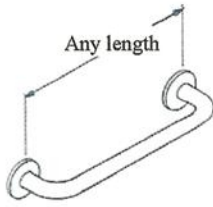

AM29

General

AM2

AM21

AM24

H.A.S.

DOC M

Grab Rails

RANGE	28mm	35mm
WHITE	✓	✓
S/STEEL	✓	✓
ECLIPSE	X	✓
STAGRIP	✓	✓
COLOUR	X	✓

AM2

Straight grab rails of standard or special lengths.

Stock held in:-
300 - 450 - 600 mm

RANGE	28mm	35mm
WHITE	X	✓
STAINLESS STEEL	X	✓
ECLIPSE	X	✓
STAGRIP	X	X
COLOUR	X	✓