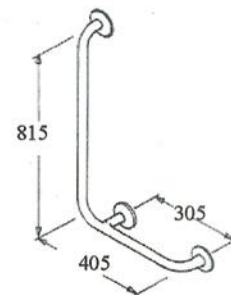

Grab Rails

AM3

Horizontal bath rail on two walls, bath surround area 1220 mm x 610 mm.

AM16

Horizontal shower rail on two walls, shower area 700 mm x 700 mm.

RANGE	28mm	35mm
WHITE	✓	✓
STAINLESS /STEEL	✓	✓
ECLIPSE	X	✓
STAGRIP	✓	✓
COLOUR	X	✓

AM9

Bath support rail with adjacent wall fixing 650 mm x 750 mm x 375 mm.

RANGE	28mm	35mm
WHITE	✓	✓
STAINLESS STEEL	✓	✓
ECLIPSE	X	✓
STAGRIP	✓	✓
COLOUR	X	X

AM14

90° angled rail with three flange fixing. Sizes 815 mm x 405 mm and 600 mm x 600 mm

Available left or right hand fixing.

RANGE	28mm	35mm
WHITE	✓	✓
STAINLESS STEEL	✓	✓
ECLIPSE	X	✓
STAGRIP	✓	✓
COLOUR	X	✓

AM25

WC support rail for ambulant users only restricts wheelchair access.

740 mm high x 700 mm projection.

RANGE	28mm	35mm
WHITE	X	✓
STAINLESS STEEL	X	✓
ECLIPSE	X	X
STAGRIP	X	✓
COLOUR	X	X