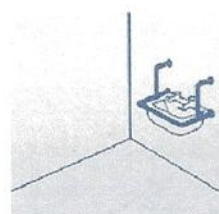

AM29

General

AM2

AM21

AM24

H.A.S.

DOC M

Grab Rails

RANGE	28mm	35mm
WHITE	✓	✓
S/STEEL	✓	✓
ECLIPSE	X	✓
STAGRIP	✓	✓
COLOUR	X	✓

AM2

Straight grab rails of standard or special lengths.

Stock held in:-
300 - 450 - 600 mm

RANGE	28mm	35mm
WHITE	X	✓
STAINLESS STEEL	X	✓
ECLIPSE	X	✓
STAGRIP	X	X
COLOUR	X	✓