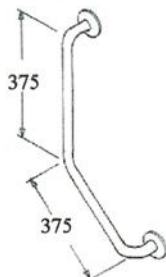

RANGE	28mm	35mm
WHITE	✓	✓
S/STEEL	✓	✓
ECLIPSE	X	✓
STAGRIP	✓	✓
COLOUR	X	✓

AM2

Straight grab rails of standard or special lengths.

Stock held in:-
300 - 450 - 600 mm

RANGE	28mm	35mm
WHITE	X	✓
STAINLESS STEEL	X	✓
ECLIPSE	X	✓
STAGRIP	X	X
COLOUR	X	✓

AM27

Backrest rail with padded cushion.

AM17

As above but without cushion.

RANGE	28mm	35mm
WHITE	X	✓
STAINLESS STEEL	X	✓
ECLIPSE	X	✓
STAGRIP	X	✓
COLOUR	X	✓

AM7

Floor to ceiling support pole 2700mm long, fixed floor flange, loose top flange.

AM8

As above but with additional horizontal rail 500 mm long as standard, height to be specified.

RANGE	28mm	35mm
WHITE	✓	✓
STAINLESS STEEL	✓	✓
ECLIPSE	X	✓
STAGRIP	✓	✓
COLOUR	X	✓

AM12

135° angled handrail 375 mm x 375 mm

Grab Rails

AM3

Horizontal bath rail on two walls, bath surround area 1220 mm x 610 mm.

AM16

Horizontal shower rail on two walls, shower area 700 mm x 700 mm.

RANGE	28mm	35mm
WHITE	✓	✓
STAINLESS /STEEL	✓	✓
ECLIPSE	X	✓
STAGRIP	✓	✓
COLOUR	X	✓