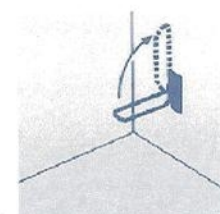

AM29

General

AM2

AM21

AM24

H.A.S.

DOC M

Grab Rails

RANGE	28mm	35mm
WHITE	✓	✓
S/STEEL	✓	✓
ECLIPSE	X	✓
STAGRIP	✓	✓
COLOUR	X	✓

AM2

Straight grab rails of standard or special lengths.

Stock held in:-
300 - 450 - 600 mm

RANGE	28mm	35mm
WHITE	X	✓
STAINLESS STEEL	X	✓
ECLIPSE	X	✓
STAGRIP	X	X
COLOUR	X	✓