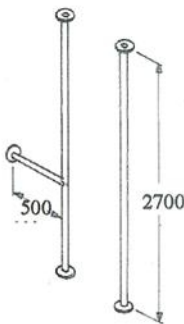

RANGE	28mm	35mm
WHITE	✓	✓
S/STEEL	✓	✓
ECLIPSE	X	✓
STAGRIP	✓	✓
COLOUR	X	✓

AM2

Straight grab rails of standard or special lengths.

Stock held in:-
300 - 450 - 600 mm

RANGE	28mm	35mm
WHITE	X	✓
STAINLESS STEEL	X	✓
ECLIPSE	X	✓
STAGRIP	X	X
COLOUR	X	✓

AM27

Backrest rail with padded cushion.

AM17

As above but without cushion.

RANGE	28mm	35mm
WHITE	X	✓
STAINLESS STEEL	X	✓
ECLIPSE	X	✓
STAGRIP	X	✓
COLOUR	X	✓

AM7

Floor to ceiling support pole 2700mm long, fixed floor flange, loose top flange.

AM8

As above but with additional horizontal rail 500 mm long as standard, height to be specified.

RANGE	28mm	35mm
WHITE	✓	✓
STAINLESS STEEL	✓	✓
ECLIPSE	X	✓
STAGRIP	✓	✓
COLOUR	X	✓

AM12

135° angled handrail 375 mm x 375 mm